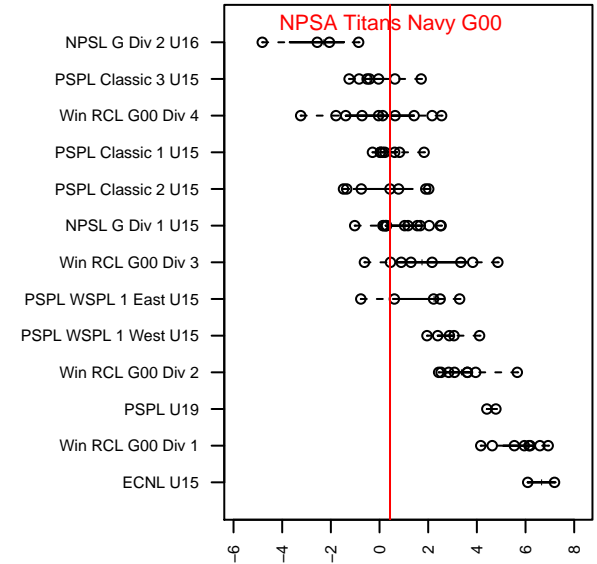

NPSA Titans Navy G00

Nowland Premier SA
 Bellevue, WA
 G00 total strength=1166
 attack=4.68 defense=2.69
 fall league = PSPL Classic 2 U15

alt names used:
 G00 NPSA Titans
 NPSA G00 NAVY
 NPSA TITANS G00 Navy
 NPSA G00 Navy
 NPSA TITANS G00 NAVY (WA)

Venues played:
 2015 Sounders FC Cup GU15
 2015 Skagit Super Cup U15 Silver
 2015 Labor Day Cup GU15-16
 2015 PSPL Classic 2 U15
 2015 WA Cup GU15 Bronze U15

NPSA Titans Navy G00
 Dots are actual minus expected GF (blue circles) and GA (red triangles).
 Blue line is smoothed change in attack strength. Red is smoothed change in defense strength.

**attack and defense variance (black dot)
relative to other teams
and top 10 in region**

**attack and defense rating
relative to others at age
and all opponents in last 13 months**

Performance relative to 13 month average